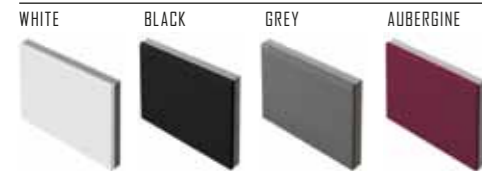

#### Finishes

Door fitted with soft-closing mechanism

High gloss lacquered finish

Front panel with crystal effect edge

REDUCED DEPTH SERIE DOMINO

## Finishes