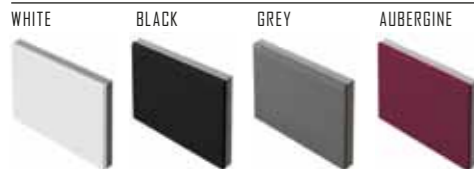

#### DOMINO 40 Composition

1	128	03	040	DOMINO 40 - Grey	<b>99</b>
1	528	01	040	DOMINO Countertop - White	<b>62</b>
1	328	01	040	Camerino DOMINO - White	<b>88</b>
					<b>249</b>

Ⓟ Door

#### DOMINO 40 Composition

1	128	04	040	DOMINO 40 - Aubergine	<b>99</b>
1	528	01	040	DOMINO Countertop - White	<b>62</b>
1	101	04	435	DUO Hanging Unit - Aubergine	<b>73</b>
1	101	04	535	DUO Hanging Door - Mirror	<b>49</b>
					<b>283</b>

#### Finishes

Door fitted with soft-closing mechanism

High gloss lacquered finish

Front panel with crystal effect edge

REDUCED DEPTH SERIE DOMINO